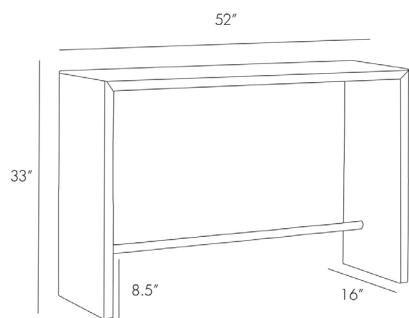

ARTERIOS

LYLE CONSOLE

4379

H: 33 IN, W: 52 IN, D: 16 IN

Cerused Sable

Contract Recommendations: Adding a lacquer coating provides additional protection

Hardly a bystander, the Lyle Console will command any entryway. The brass clad sabots wear decorative pitting like a coat of armor fit with an iron spear. The cerused sable stain enhances the oak grain, highlighting the attention paid to this fine piece of furniture. finish will vary.

APPEARANCE

Material	Brass, Iron, Oak Wood
Material Type	Clad
Finish	Antique Brass, Natural
Finish Will Vary	true
Top Coat/Sealant	true
Fixed Shelf Count	0
Total Shelf Count	0

DIMENSIONS

Foot Print	W: 52 IN, D: 16 IN
Table Top	H: 1.5 IN, W: 52 IN, D: 16 IN
Clearance	8.5

SHIPPING

Shipping Requirements	TruckShip
Product Weight	98.5 LBS
Gross Weight 1	115.2 LBS
Shipping Box 1	H: 37 IN, L: 56 IN, W: 20 IN

ADDITIONAL INFO

Leg Or Foot Application Glides

CONTRACT

Contract Suitable Adding a lacquer coating provides additional protection