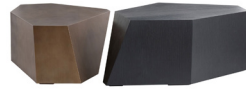

## CHAKA COCKTAIL TABLES, SET OF 2

JAY JEFFERS

DJ5012

Ebony & Gold

Contract Recommendations: Adding a lacquer coating provides additional protection

We played with finish and scale to give these geometric wooden tables an element of intrigue. Featuring one ebony stained table and one gold painted table. Use them as a set for a fabulous oversized coffee table or split the set on either side of a sofa for a more eclectic look.

### APPEARANCE

Material	Oak Wood
Material Type	
Finish	Gold
Top Coat/Sealant	false