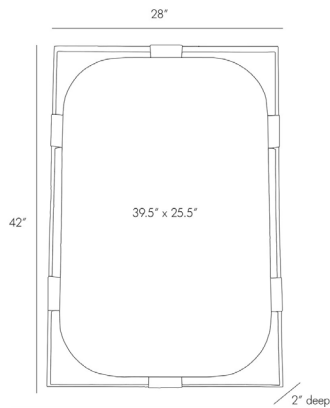

ARTERIOS

FRANKIE RECTANGULAR MIRROR

JAY JEFFERS

DJ2049
H: 42 IN, W: 28 IN, D: 2 IN
Black Nickel,
Contract Suitable As Is

A rounded corner, beveled, plain mirror sits inside a black nickel frame with polished brass accents. Perfect for a bathroom or over a console table to check yourself before heading out the door. Features a security cleat. Square Mirror with leather (DJ2050) also available.

APPEARANCE

Material	Brass, Mirror, Stainless Steel
Material Type	Plain
Finish	Black Nickel, Plain
Top Coat/Sealant	true

SHIPPING

Shipping Requirements	TruckShip
Product Weight	55 LBS
Gross Weight 1	75 LBS
Shipping Box 1	H: 35.5 IN, L: 47 IN, W: 7 IN

ADDITIONAL INFO

Features	Assembly Required
Hanger Position	Vertical & Horizontal
Hanger Type	Security Cleat
Hanger Size	12"

CONTRACT

Contract Suitable	true
-------------------	------