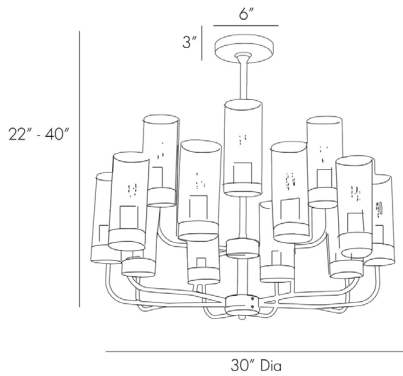

## HAMMOND CHANDELIER

89052  
 H: 22 IN, Dia: 30.00 IN  
 Antique Brass  
 Contract Suitable As Is

Contemporary design details like antique brass and smoke glass update this tiered chandelier that resembles a modern day candelabra. Shown with a Radio bulb. Damp-rated, although limited covered outdoor conditions may affect finish. finish will vary. Additional pipe available (PIPE-101).

### DIMENSIONS

Chandelier	H: 20 IN, Dia: 30.00 IN
Minimum Hanging Height	22 IN
Maximum Hanging Height	40 IN
Canopy	H: 3 IN, Dia: 6.00 IN

### WIRING

	UL,EU,SA
Rating	Damp
Cord	10 FT, Black, SVT
Socket	15, Type A- E26 Other
Maximum Watt	25
Voltage	110-120 V