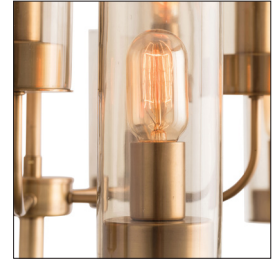

## HAMMOND CHANDELIER

89052  
 H: 22 IN, Dia: 30.00 IN  
 Antique Brass  
 Contract Suitable As Is

Contemporary design details like antique brass and smoke glass update this tiered chandelier that resembles a modern day candelabra. Shown with a Radio bulb. Damp-rated, although limited covered outdoor conditions may affect finish. finish will vary. Additional pipe available (PIPE-101).

### APPEARANCE

Material	Brass, Glass
Finish	Antique Brass, Smoke
Finish Will Vary	true
Top Coat/Sealant	true
Link	Welded