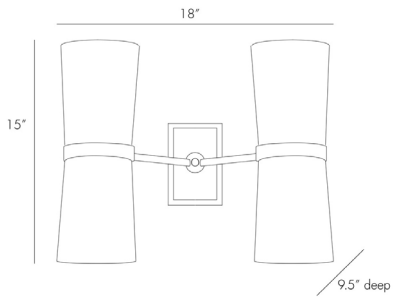

ARTERIOS

INWOOD SCONCE

49040

H: 15 IN, W: 18 IN, D: 9.5 IN

Antique Brass, Off-White Linen

Contract Suitable As Is

Cousin of the popular Yasmin design, the Inwood Sconce is highlighted by two off-white linen shades, emitting light atop and below the sconce. Finished in antique brass throughout. Also available in vintage silver (49041). Damp-rated, although limited covered outdoor conditions may affect finish.

APPEARANCE

Material	Microfiber, Steel
Finish	Antique Brass, Ivory
Top Coat/Sealant	true

DIMENSIONS

Center Of Mount From Btm	8 IN
Shade	Top: 5.50 IN, Dia: 5.50 IN, Side: 15 IN
Arm	H: 8 IN, W: 6 IN, D: 9 IN
Backplate	H: 6 IN, W: 4 IN, D: 1.5 IN
Mount	H: 1.5 IN, W: 1.5 IN

COMPLIANCY

UL/ETL	Yes
CB	Yes
RoHS	true

SHIPPING

Product Weight	4.5 LBS
Gross Weight 1	7 LBS
Shipping Box 1	H: 13 IN, L: 20 IN, W: 12 IN

ADDITIONAL INFO

Features	Assembly Required
Hanging Orientation	Horizontal and Vertical