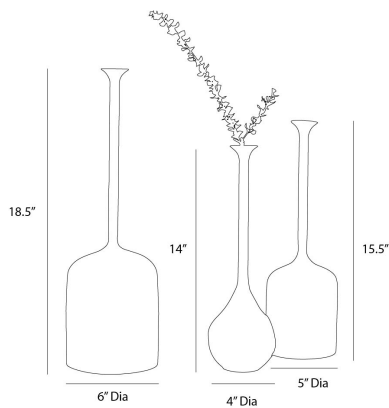

ARTERIOURS

HARRIS VESSELS, SET OF 3

2945

One Each, Polished Brass,
Contract Suitable As Is

A trio of captivating flutes or bells, the Harris Vessels are a visual tour of transformed brass. Each piece of the arresting triumvirate is a different finish of brass; polished, bronze and vintage. finish will vary.

APPEARANCE

Material	Brass
Finish	Bronze, Polished Brass, Vintage Brass
Finish Will Vary	true
Top Coat/Sealant	true

DIMENSIONS

Foot Print Large	Dia: 5.50 IN
Foot Print Medium	Dia: 4.50 IN
Foot Print Small	Dia: 2.00 IN
Opening	Dia: 0.50

SHIPPING

Product Weight	5 LBS
Gross Weight 1	23 LBS
Shipping Box 1	H: 25 IN, L: 22 IN, W: 10 IN

ADDITIONAL INFO

Features	Water Tight
----------	-------------

CONTRACT

Contract Suitable	true
-------------------	------