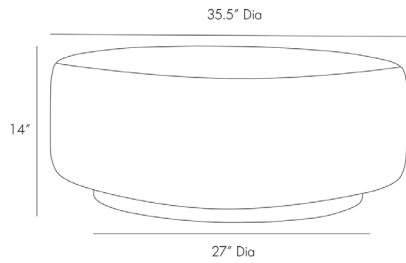

# ARTERIOS

---

## HIGHTOWER COFFEE TABLE

2864

H: 14 IN, Dia: 35.50 IN

Antique Brass

Contract Recommendations: Adding a lacquer coating provides additional protection

This iron drum shape has been finished in antique brass with a bronze plinth to give it an artisanal effect that will only get better with time. finish will vary. Also available as an end table (2860).

### DIMENSIONS

Foot Print	Dia: 27.00 IN
------------	---------------