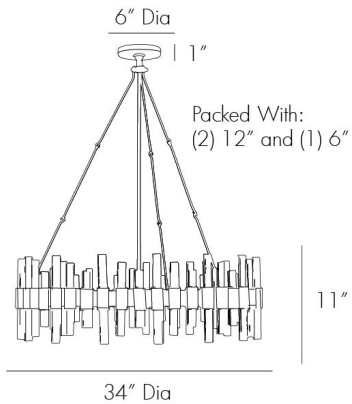

ARTERIOS

HASKELL LARGE CHANDELIER

89055
H: 29.5 IN, Dia: 34.00 IN
Antique Brass, Clear Acrylic
Contract Suitable As Is

Antique brass and clear acrylic are the perfect pair on this eight-light chandelier. Damp-rated, although limited covered outdoor conditions may affect finish. Similar style available as a sconce (49057). finish will vary. Additional pipe available (PIPE-101).

APPEARANCE

Material Acrylic, Brass
Finish Antique Brass, Clear
Top Coat/Sealant true
Link Welded

DIMENSIONS

Chandelier H: 28 IN, Dia: 34.00 IN
Minimum Hanging Height 29.5 IN
Maximum Hanging Height 71.5 IN
Canopy H: 1 IN, Dia: 6.00 IN

WIRING

Rating UL,EU,SA
Damp
Cord 10 FT, Clear/Silver, SVT
Socket 8, Type B=-E12 Other
Maximum Watt 40
Voltage 110-120 V

CERTIFICATIONS

Certifications Mexico
European Union, United Arab Emirates, United States, Canada

COMPLIANCY

UL/ETL Yes
CB Yes
RoHS true

SHIPPING

Product Weight 35 LBS
Gross Weight 1 59.5 LBS
Shipping Box 1 H: 37 IN, L: 37 IN, W: 9 IN

ADDITIONAL INFO

Features Assembly Required

REPLACEMENT PARTS

Replacement Part 1 PIPE-101
Replacement Part 1 Dim (1) 6" and (1) 12" rods
Replacement Part 2 CANOPY-106
Replacement Part 2 Dim 1" x 6" Dia