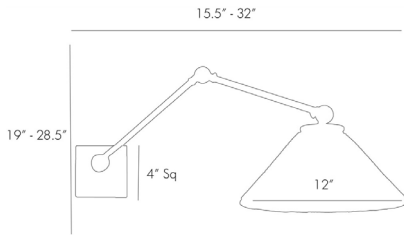

ARTERIOS

PADMA SCONCE

WINDSOR SMITH

DS49016
W: 12 IN
Antique Brass, Natural Rattan
Contract Suitable As Is

Our versatile, articulating wall light dons a woven wicker shade for a fun, textural mix. Finished in antique brass, it's useful as a reading lamp, picture light or as accent lighting over bookcases. Shown with a 3 3" frosted globe bulb. Damp-rated, although limited covered outdoor areas may affect finish.

APPEARANCE

Material	Rattan, Steel
Finish	Natural
Top Coat/Sealant	true
Link	Welded

DIMENSIONS

Shade	Top: 3.50 IN, Dia: 12.00 IN, Side: 5.5 IN
Backplate	H: 4.5 IN, W: 4.5 IN, D: 1 IN

WIRING

	UL,EU,SA
Rating	Damp
Cord	4 FT, Black, SVT
Socket	1, Type A- E26 Uno
Maximum Watt	40
Voltage	110-120 V

CERTIFICATIONS

Certifications	Mexico Australia, European Union, United Arab Emirates, United States, Canada

COMPLIANCY

UL/ETL	Yes
CB	Yes
RoHS	true

SHIPPING

Product Weight	3 LBS
Gross Weight 1	6.6 LBS
Shipping Box 1	H: 11 IN, L: 17 IN, W: 17 IN

ADDITIONAL INFO

Hanging Orientation	Horizontal and Vertical

CONTRACT

Contract Suitable	true