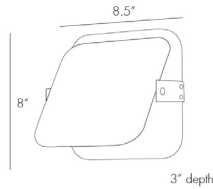

ARTERIOS

MERCURY SCONCE

WINDSOR SMITH

DS49002

H: 8 IN, W: 8.5 IN

Antique Brass

Contract Suitable As Is

This extremely practical wall sconce pivots to allow the customization of the light source: top, bottom, or side depending on what you want to highlight. Finished in antique brass, this light is at its essence classically simple and completely modern. Damp-rated, although limited covered outdoor areas may affect finish.

APPEARANCE

Material	Steel
Finish	Antique Brass
Top Coat/Sealant	true
Link	Welded

DIMENSIONS

Center Of Mount From Btm	4 IN
Mount	H: 8 IN, W: 8.5 IN

WIRING

	UL,EU,SA
Rating	Damp
Cord	5 FT, Black, SVT
Socket	1, Type A- E26 Other
Maximum Watt	40
Voltage	110-120 V

CERTIFICATIONS

Certifications	Mexico United States, Canada
----------------	---------------------------------

COMPLIANCY

UL/ETL	Yes
RoHS	true

SHIPPING

Product Weight	4 LBS
Gross Weight 1	7 LBS
Shipping Box 1	H: 7 IN, L: 11 IN, W: 11 IN