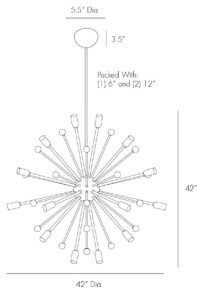

## IMOGENE LARGE CHANDELIER

89978

H: 46 IN, Dia: 42.00 IN

Polished Nickel

Contract Suitable As Is

Inspired by a trip to Paris, this 24 light modern starburst design in polished nickel is the perfect choice if you want drama, lots of light and a mid-century look. Also available in a smaller size (89977). Shown with small clear globe bulbs. Damp-rated, although limited covered outdoor conditions may affect finish.

### DIMENSIONS

Chandelier	H: 42 IN, Dia: 42.00 IN
Minimum Hanging Height	46 IN
Maximum Hanging Height	58 IN
Canopy	H: 3.5 IN, Dia: 5.50 IN

### SHIPPING

Product Weight	20 LBS
Gross Weight 1	23.2 LBS
Shipping Box 1	H: 7 IN, L: 25 IN, W: 18 IN

### REPLACEMENT PARTS

Replacement Part 1	PIPE-100
Replacement Part 1 Dim	(1) 6" and (1) 12"
Replacement Part 2	PIVOT-100