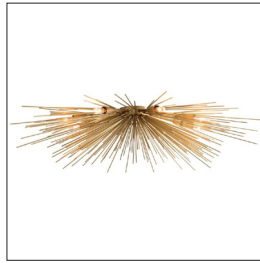

ARTERIO S

ROXANNE FLUSH MOUNT

89969
H: 8 IN, Dia: 35.00 IN
Antique Brass
Contract Suitable As Is

This unique flush mount chandelier takes the Zanadoo starburst concept and makes it applicable for smaller rooms or rooms with lower ceilings. This eight-light fixture casts a beautiful light and shadow effect on the walls and ceiling. Shown with frosted globe bulbs and small clear tubular bulbs. Damp-rated, although limited covered outdoor conditions may affect finish.

APPEARANCE

Material	Steel
Material Type	Plated
Finish	Antique Brass
Top Coat/Sealant	true
Link	Welded

DIMENSIONS

Minimum Hanging Height	8 IN
Maximum Hanging Height	8 IN
Canopy	Dia: 4.50 IN

WIRING

Rating	UL,EU,SA
Rating	Damp
Cord	1 FT, Clear/Silver, SVT
Socket	8, Type B=-E12 Other
Photographed Bulb	Small Clear Tubular Bulb
Maximum Watt	40
Voltage	110-120 V