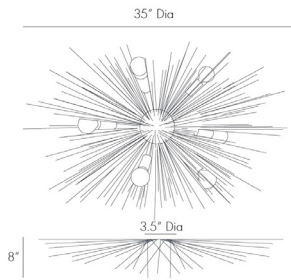

ARTERIO S

ROXANNE FLUSH MOUNT

89969
H: 8 IN, Dia: 35.00 IN
Antique Brass
Contract Suitable As Is

This unique flush mount chandelier takes the Zanadoo starburst concept and makes it applicable for smaller rooms or rooms with lower ceilings. This eight-light fixture casts a beautiful light and shadow effect on the walls and ceiling. Shown with frosted globe bulbs and small clear tubular bulbs. Damp-rated, although limited covered outdoor conditions may affect finish.

APPEARANCE

Material	Steel
Material Type	Plated
Finish	Antique Brass
Top Coat/Sealant	true
Link	Welded

DIMENSIONS

Minimum Hanging Height	8 IN
Maximum Hanging Height	8 IN
Canopy	Dia: 4.50 IN

WIRING

Rating	UL,EU,SA
Rating	Damp
Cord	1 FT, Clear/Silver, SVT
Socket	8, Type B=-E12 Other
Photographed Bulb	Small Clear Tubular Bulb
Maximum Watt	40
Voltage	110-120 V