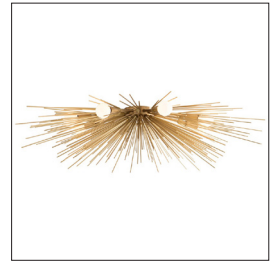

ARTERIO S

ROXANNE FLUSH MOUNT

89969
H: 8 IN, Dia: 35.00 IN
Antique Brass
Contract Suitable As Is

This unique flush mount chandelier takes the Zanadoo starburst concept and makes it applicable for smaller rooms or rooms with lower ceilings. This eight-light fixture casts a beautiful light and shadow effect on the walls and ceiling. Shown with frosted globe bulbs and small clear tubular bulbs. Damp-rated, although limited covered outdoor conditions may affect finish.

APPEARANCE

Material	Steel
Material Type	Plated
Finish	Antique Brass
Top Coat/Sealant	true
Link	Welded

DIMENSIONS

Minimum Hanging Height	8 IN
Maximum Hanging Height	8 IN
Canopy	Dia: 4.50 IN

WIRING

Rating	UL,EU,SA
Rating	Damp
Cord	1 FT, Clear/Silver, SVT
Socket	8, Type B=-E12 Other
Photographed Bulb	Small Clear Tubular Bulb
Maximum Watt	40
Voltage	110-120 V