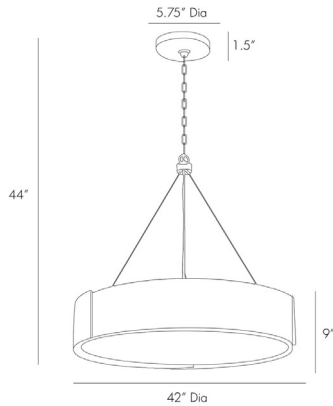

## DANTE LARGE CHANDELIER

89702  
 H: 44 IN, Dia: 42.00 IN  
 Antique Brass, Frosted Acrylic  
 Contract Suitable As Is

Adding intrigue to simplistic design is an effortless feat in our Dante Chandelier. From the suspended pendant to overlapping antique brass bands across the side, every design feature is spot on. A frosted acrylic diffuser tones down the glow of five hidden lights. Additional chain available (CHN-129). Damp-rated, although limited covered outdoor areas may affect finish.

### DIMENSIONS

Chandelier	H: 9 IN, Dia: 42.00 IN
Minimum Hanging Height	44 IN
Maximum Hanging Height	80 IN
Canopy	H: 1.5 IN, Dia: 5.75 IN