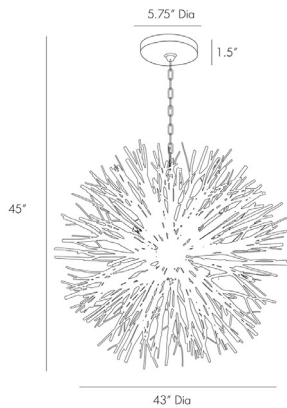

# ARTERIO RS

## FINCH CHANDELIER

89560  
H: 45 IN, Dia: 43.00 IN  
Natural Stained Wood, Natural Iron  
Contract Suitable As Is

An eight-light chandelier with natural wood branches growing out from an iron center. This organic version of the starburst motif will cast beautiful shadows in whatever room you put it. Wood finish will vary. Additional chain available (CHN-128). Due to the organic nature of the wood used to create this piece, each piece will vary in size and shape. The wooden sticks will eventually crack and is an inherent feature of solid wood of this proportion.

### DIMENSIONS

Chandelier	H: 43 IN, Dia: 43.00 IN
Minimum Hanging Height	45 IN
Maximum Hanging Height	81 IN
Canopy	H: 1.5 IN, Dia: 5.75 IN

### WIRING

	UL,EU,SA
Rating	Indoor Only
Cord	7.5 FT, Clear/Silver, SVT
Socket	8, Type B=-E12 Other
Photographed Bulb	Small Clear Tubular Bulb
Maximum Watt	40
Voltage	110-120 V