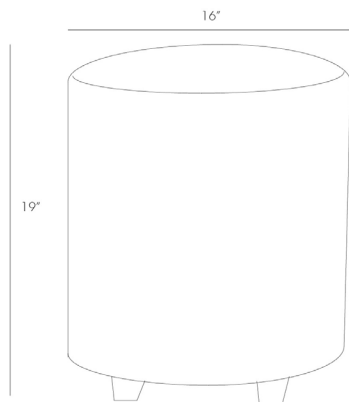

## WIMBERLEY OTTOMAN

6751

H: 19 IN, Dia: 16.00 IN

Off-White Hair on Hide

Contract Suitable As Is

Drum shaped fully upholstered white hide leather ottoman on a ebony wood base with matching cone shaped feet.

### DIMENSIONS

Foot Print	Dia: 14.00 IN
Leg	H: 3 IN
Clearance	2"
Seat Cushion Thickness	17"

### SHIPPING

Product Weight	25 LBS
Gross Weight 1	30 LBS
Shipping Box 1	H: 21 IN, L: 18 IN, W: 17 IN