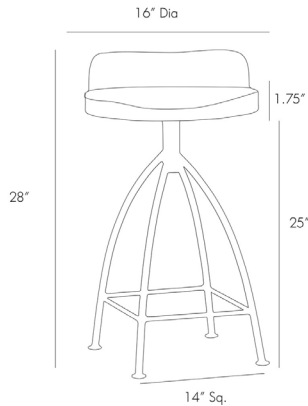

ARTERIOS

HENSON COUNTER STOOL

6535

H: 28.5 IN, Dia: 16.00 IN

Natural, Waxed Wood Seat, Natural Iron
Contract Recommendations: Adding a lacquer coating provides additional protection

Rustic counter stool features sandblast antique waxed wooden swivel seat and natural iron base. Seat height is fixed. Due to the artisan nature of this piece the seat height and support bar may vary up to 1" from the dimension listed.

APPEARANCE

Material	Iron, Wood
Material Type	Mango Wood
Finish	Natural Iron
Finish Will Vary	true
Top Coat/Sealant	false

DIMENSIONS

Foot Print	W: 12 IN, D: 12 IN
Seat Back	H: 3.5 IN
Seat Cushion Thickness	1.75"
Seat	W: 16 IN, D: 14.5 IN
Seat Height	24.5 IN
Seat	W: 16 IN, D: 14.5 IN
Clearance	3.5

SHIPPING

Product Weight	26 LBS
Gross Weight 1	31 LBS
Shipping Box 1	H: 31 IN, L: 18 IN, W: 18 IN

CONTRACT

Contract Suitable	Adding a lacquer coating provides additional protection
-------------------	---