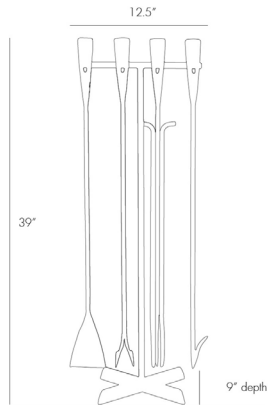

ARTERIOS

HENRY FIREPLACE TOOL SET

6331

H: 39 IN, W: 12.5 IN, D: 9 IN

Black Waxed

Contract Suitable As Is

This hand forged iron tool set adds distinction to the hearth with a modern design created using old world craftsmanship and long-lasting materials. This tool set has polished handles that fit cleanly onto the stand.

APPEARANCE

Material	Iron
Finish	Black Waxed, Polished Nickel
Finish Will Vary	true
Top Coat/Sealant	false

DIMENSIONS

Foot Print	7
Tools	W: 9.5 IN, D: 9.5 IN H: 36

SHIPPING

Product Weight	17 LBS
Gross Weight 1	26.65 LBS
Shipping Box 1	H: 11 IN, L: 38 IN, W: 15 IN