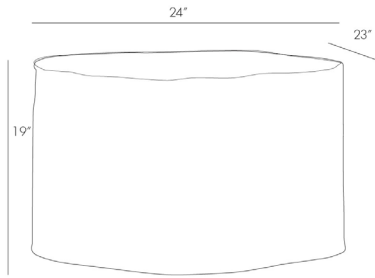

ARTERIOS

LOWRY END TABLE

6034

H: 19 IN, W: 24 IN, D: 23 IN

Antique Brass

Contract Recommendations: Adding a lacquer coating provides additional protection

We love the irregular shape of this antique brass low side table. Try it next to a chaise or armless chair, or use two in front of a sofa or sectional. Can also be turned upside down as a planter.

APPEARANCE

Material Iron
Top Coat/Sealant true

DIMENSIONS

Foot Print W: 24 IN, D: 23 IN

SHIPPING

Product Weight 19 LBS
Gross Weight 1 35.65 LBS
Shipping Box 1 H: 21 IN, L: 26 IN, W: 24 IN

CONTRACT

Contract Suitable Adding a lacquer coating provides additional protection