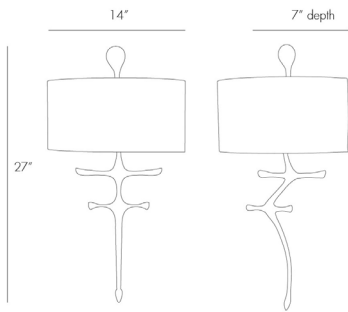

ARTERIO S

GILBERT SCONCE

49992
H: 27 IN, W: 14.5 IN, D: 7.5 IN
Gold Leaf
Contract Suitable As Is

This organic brass sconce finished in gold leaf speaks to movement as it arches from the wall. Looks best when placed so you can take advantage of its profile and the dramatic shadow it casts on the wall. Perfect for hallways. Damp-rated, although limited covered outdoor conditions may affect finish.

APPEARANCE

Material	Brass, Microfiber
Material Type	Cast
Finish	Black, Gold Leaf
Top Coat/Sealant	true
Link	Welded

DIMENSIONS

	14 IN
Center Of Mount From Btm	18 IN
Shade	Side: 7 IN
Backplate	H: 6 IN, W: 4.5 IN, D: 1 IN
Mount	H: 4 IN, W: 4 IN, D: 1 IN

COMPLIANCY

UL/ETL	Yes
CB	Yes
RoHS	true

SHIPPING

Product Weight	6 LBS
Gross Weight 1	6.2 LBS
Shipping Box 1	H: 12 IN, L: 30 IN, W: 11 IN

ADDITIONAL INFO

Hanging Orientation	Horizontal and Vertical
---------------------	-------------------------