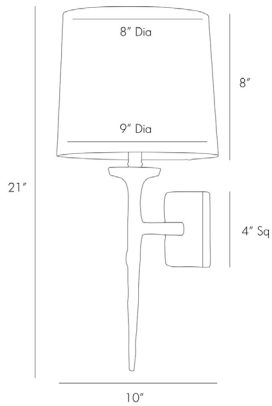

ARTERIOS

FRANZ SCONCE

49701-362
H: 21 IN, W: 9 IN, D: 10 IN
Antique Brass
Contract Suitable As Is

Brass has been cast to mimic molten metal in this romantic wall sconce. The fluid nature of the matte brass is evocative of Salvador Dali's surreal designs. Topped with an off-white linen Uno mounted shade.

APPEARANCE

Material	Brass, Cotton, Linen
Material Type	Cast
Finish	Matte Brass, Off-White
Top Coat/Sealant	false
Link	Welded

DIMENSIONS

Center Of Mount From Btm	10 IN
Shade	Top: 8.00 IN, Dia: 9.00 IN, Side: 8 IN
Backplate	H: 4 IN, W: 4 IN, D: 1 IN
Mount	H: 4 IN, W: 4 IN

SHIPPING

Shipping Requirements	Prop65
Product Weight	4 LBS
Gross Weight 1	9 LBS
Gross Weight 2	2 LBS
Shipping Box 1	H: 9 IN, L: 20 IN, W: 11 IN
Shipping Box 2	H: 12 IN, L: 13 IN, W: 13 IN

ADDITIONAL INFO