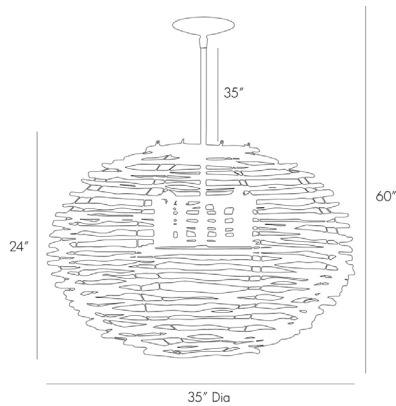

# ARTERIO S

## ROOK LARGE CHANDELIER

45100  
H: 60 IN, Dia: 35.00 IN  
Natural Stained Wood, Black  
Contract Suitable As Is

A mix of contemporary shape and organic materials. This hanging 6-light pendant is made of grey-washed wood carved in imperfect, undulating circles. Each of the concentric circles appears to float, but they are secure with filament wire. This is a natural element in a beach house over a driftwood dining table. Shown with small nostalgic loop bulbs. Additional chain available CHN-101.

### DIMENSIONS

Pendant	H: 24 IN, Dia: 35.00 IN
Minimum Hanging Height	60 IN
Maximum Hanging Height	60 IN
Canopy	H: 1 IN, Dia: 5.75 IN

### WIRING

	UL,EU,SA
Rating	Indoor Only
Cord	10 FT, Clear/Silver, SVT
Socket	6, Type B=-E12 Other
Photographed Bulb	Nostalgic Loop Bulb
Maximum Watt	60
Voltage	110-120 V