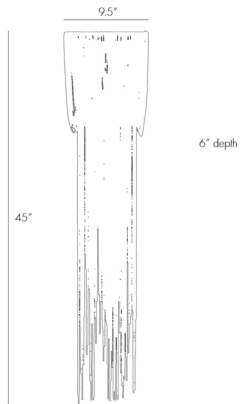

ARTERIO RS

YALE LARGE SCONCE

44324
H: 45 IN, W: 9.5 IN, D: 6 IN
Vintage Brass
Contract Suitable As Is

This 1 light sconce has rows of delicate antique brass chains draped over the frame with staggered lengths giving it a tassel effect. Shown with antique tubular bulbs. Height of sconce and chain lengths may vary.

APPEARANCE

Material Iron, Mirror
Finish Aged Brass, Antique Mirror
Top Coat/Sealant false

DIMENSIONS

Center Of Mount From Btm 33.5 IN
Backplate H: 9.5 IN, W: 9.5 IN, D: 1 IN
Mount H: 5 IN, W: 5 IN, D: 1 IN

WIRING

UL,EU,SA
Rating Indoor Only
Cord 1 FT, Clear/Silver, SVT
Socket 1, Type B=-E12 Other
Photographed Bulb Small Antique Tubular Bulb
Maximum Watt 40
Voltage 110-120 V

CERTIFICATIONS

Certifications Mexico
European Union, United Arab Emirates, United States, Canada

COMPLIANCY

UL/ETL Yes
CB Yes
RoHS true

SHIPPING

Product Weight 7.6 LBS
Gross Weight 1 9 LBS
Shipping Box 1 H: 12 IN, L: 7 IN, W: 9 IN

ADDITIONAL INFO

Hanging Orientation Vertical Only

CONTRACT

Contract Suitable true