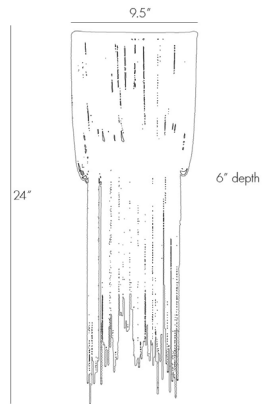

ARTERIOS

YALE SMALL SCONCE

44323
H: 24 IN, W: 9.5 IN, D: 6 IN
Vintage Brass
Contract Suitable As Is

This 1 light sconce has rows of delicate antique brass chains draped over the frame with staggered lengths giving it a tassel effect. Shown with antique tubular bulbs. Height of sconce and chain lengths may vary.

APPEARANCE

Material	Iron, Mirror
Finish	Aged Brass, Antique Mirror
Finish Will Vary	true
Top Coat/Sealant	false

DIMENSIONS

Center Of Mount From Btm	18 IN
Backplate	H: 9 IN, W: 9.5 IN, D: 1 IN
Mount	H: 5 IN, W: 5 IN, D: 1 IN

WIRING

	UL,EU,SA
Rating	Indoor Only
Cord	1 FT, Clear/Silver, SVT
Socket	1, Type B=-E12 Other
Photographed Bulb	Small Antique Tubular Bulb
Maximum Watt	40
Voltage	110-120 V

CERTIFICATIONS

Certifications	Mexico European Union, United Arab Emirates, United States, Canada
----------------	---

COMPLIANCY

UL/ETL	Yes
CB	Yes
RoHS	true

SHIPPING

Product Weight	6 LBS
Gross Weight 1	6.5 LBS
Shipping Box 1	H: 12 IN, L: 12 IN, W: 8 IN

ADDITIONAL INFO

Hanging Orientation	Vertical Only
---------------------	---------------