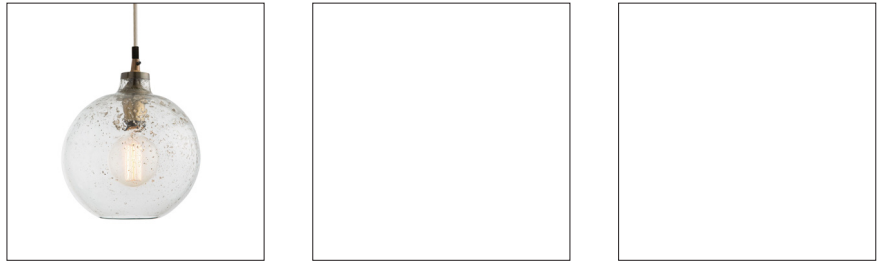

ARTERIOS

MONICA PENDANT

44082
H: 12.5 IN, Dia: 9.50 IN
Antique Brass
Contract Suitable As Is

The glass for this one-light pendant has been mouth blown with sand and metals to create the lightly colored texture. Hang over the night-stands in your guest room instead of using lamps or in multiples over your bar. Taupe cloth cord. Shown with a Nostalgic thread bulb.

APPEARANCE

Material	Brass, Glass
Finish	Antique Brass
Top Coat/Sealant	false

DIMENSIONS

Minimum Hanging Height	12.5 IN
Maximum Hanging Height	126.5 IN
Canopy	H: 2 IN, Dia: 6.00 IN

WIRING

Rating	UL,EU,SA
Cord	Indoor Only
Socket	10 FT, SVT, Taupe Fabric
Photographed Bulb	1, Type A- E26 Keyless
Maximum Watt	Nostalgic Thread Bulb
Voltage	40
	110-120 V