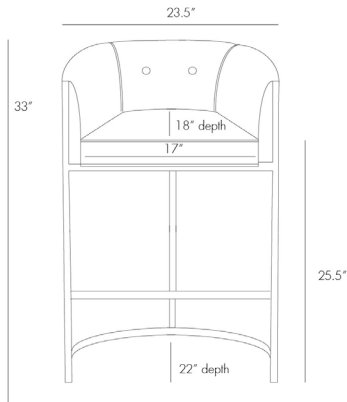

## CALVIN COUNTER STOOL

2763

H: 33 IN, W: 23 IN, D: 22 IN

Black and White Hide, Polished Nickel

Contract Recommendations: Adding a lacquer coating provides additional protection

Transitional box style low barstool with low curved back is supported by polished nickel finish on stainless steel frame. Seat upholstery features top grain seat and detailed with black and white hide back. Hide patterns will differ and color will vary.

### DIMENSIONS

Arm	H: 32 IN
Foot Print	W: 23.5 IN, D: 22 IN
Seat Back	H: 9 IN
Seat	W: 16 IN, D: 18 IN
Seat Height	25.5 IN
Seat	W: 16 IN, D: 18 IN

### SHIPPING

Product Weight	36 LBS
Gross Weight 1	41.5 LBS
Shipping Box 1	H: 35 IN, L: 26 IN, W: 26 IN