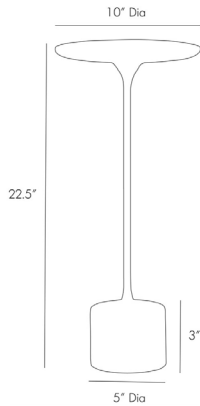

ARTERIOS

FITZ DRINK TABLE

2654

H: 22.5 IN, Dia: 10.00 IN

Blackened Iron

Contract Recommendations: Not for use
on carpets or rugs

Fitz offers a modern take on the traditional drinks table. Slight curves, antique brass and the chunky blackened iron base bring new life to the midcentury design fixture.

APPEARANCE

Material	Brass, Iron
Finish	Blackened Iron
Top Coat/Sealant	true

DIMENSIONS

Base	H: 3 IN
Foot Print	Dia: 5.00 IN
Table Top	H: .5 IN, Dia: 10.00 IN
Clearance	22

SHIPPING

Product Weight	11.5 LBS
Gross Weight 1	20.5 LBS
Shipping Box 1	H: 33 IN, L: 16 IN, W: 14 IN