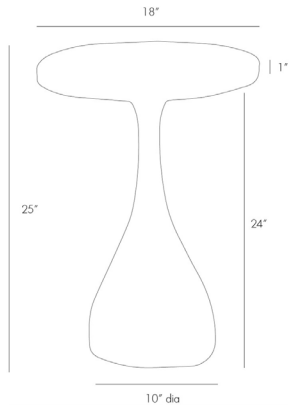

## DARBY END TABLE

2589

H: 24 IN, Dia: 18.00 IN

Dark Walnut

Contract Recommendations: Adding a lacquer coating provides additional protection

A sculptural accent table with teardrop base design and round top in a dark walnut finish.

### DIMENSIONS

Foot Print	Dia: 10.00 IN
Table Top	H: 1 IN, Dia: 18.00 IN
Clearance	23"

### SHIPPING

Product Weight	16.5 LBS
Gross Weight 1	23.1 LBS
Shipping Box 1	H: 14 IN, L: 25 IN, W: 21 IN