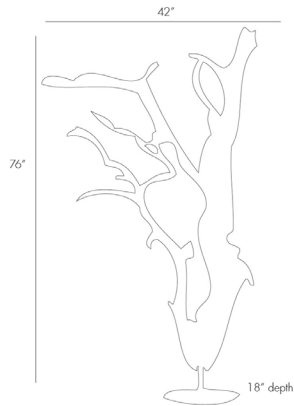

## KAZU FLOOR SCULPTURE

2422

H: 76 IN, W: 42 IN, D: 18 IN

Natural

Contract Suitable As Is

If you want a dramatic sculpture that can hold its own in almost any room, this is the piece. No two will be the same since these are made from roots and are 100% natural and hand assembled. This is an art piece made by Mother Nature herself. Due to the organic nature, size may vary up to 18" in dimension.

### DIMENSIONS

Foot Print	Dia: 16.00 IN
------------	---------------