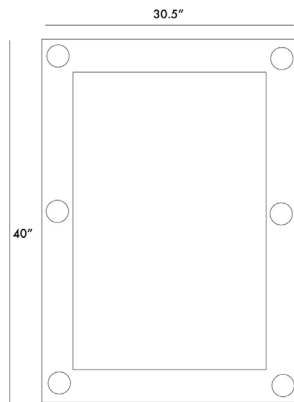

ARTERIOS

BALDWIN MIRROR

2205
H: 40 IN, W: 30.5 IN, D: 1.5 IN
Antique Brass
Contract Suitable As Is

A beautiful steel blue colored mirror frame accented with magnifying glass rounds set in antique brass. The center mirror is plain, so it is perfect for a hallway or powder room. Can be hung vertically or horizontally.

APPEARANCE

Material	Brass, Glass, Mirror
Material Type	Magnifying, Plated
Finish	Antique Mirror, Plain
Top Coat/Sealant	false

DIMENSIONS

Mirror Size	H: 31.5 IN, W: 21.5 IN
-------------	------------------------

SHIPPING

Shipping Requirements	TruckShip
Product Weight	39.5 LBS
Gross Weight 1	48.8 LBS
Shipping Box 1	H: 7 IN, L: 35 IN, W: 45 IN

ADDITIONAL INFO

Hanger Position	Vertical & Horizontal
Hanger Type	Security Cleat