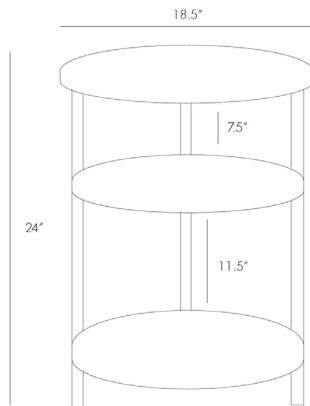

## PERCY END TABLE

2032

H: 24 IN, Dia: 18.50 IN

Antique Brass

Contract Recommendations: Untempered glass

Round 3-tier iron accent table with an antique brass finished frame and antiqued mirror shelves. This is the perfect table to situate next to a chair and can hold everything you may need: a lamp, magazines, notebooks, remote controls or a sculpture.

### DIMENSIONS

Foot Print	Dia: 16.50 IN
Shelf	H: 1 IN, Dia: 17.00 IN
Table Top	H: 1 IN, Dia: 18.50 IN
Clearance	2.5