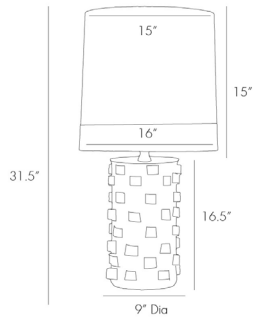

ARTERIOS

ROBERTSON LAMP

17712-838

H: 31.5 IN, Dia: 16.00 IN
Ivory Crackle Porcelain
Contract Suitable As Is

Destined to be a porcelain classic, or at least everyone's new favorite. Each loop has been sculpted and attached by hand prior to glazing, creating a subtle pattern and dimensionality to what could have been an ordinary column lamp. The design is further enhanced by the ivory crackle finish and the tall ivory drum shade with 3 inch flat-band trim on the bottom only.

APPEARANCE

Material Microfiber, Porcelain
Finish Ivory
Top Coat/Sealant false
Finial Description Porcelain to match - packed with

DIMENSIONS

Shade Top: 15.00 IN, Dia: 16.00 IN, Side: 16 IN
Body H: 16.5 IN, Dia: 9.00 IN
Neck H: 1 IN, Dia: 1.00 IN
Foot Print Dia: 9.00 IN
Harp 10.5 IN

WIRING

3C,AE,AU,EU,SA,UK,UL
Rating Indoor Only
Tilt Test 10 Degrees - AU
Cord 10 FT, Back of Lamp Base, Clear/Silver, SPT-2
Socket 1, Black, Type A- E26, 3-Way
Switch 3-Way Rotary, At Socket
Maximum Watt 150
Voltage 110-120 V