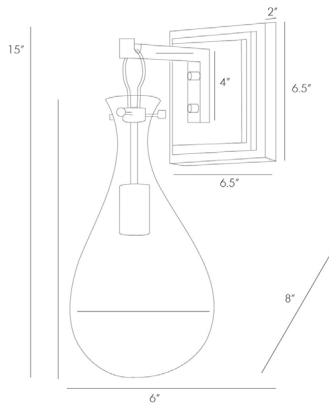

ARTERIOS

SABINE SCONCE

49984

H: 15 IN, W: 6 IN, D: 8 IN

Polished Nickel, Clear Glass

Contract Suitable As Is

The clear teardrop glass shade houses the bulb of your choice as it is suspended from a square polished nickel back plate. Mount multiples down a hallway to create drama. Coordinates with similar table lamp (49935) and floor lamp (79935). 79935). Shown with small clear tubular bulb. Damp-rated, although limited covered outdoor conditions may affect finish.

APPEARANCE

Material	Glass, Steel
Material Type	Plated
Finish	Clear, Polished Nickel
Top Coat/Sealant	true
Link	Welded

DIMENSIONS

Center Of Mount From Btm	3.25 IN
Arm	H: 4 IN, W: 1 IN, D: 5 IN
Backplate	H: 6.5 IN, W: 6.5 IN, D: 2 IN
Mount	H: 6 IN, W: 6 IN

COMPLIANCY

UL/ETL	Yes
CB	Yes
RoHS	true

SHIPPING

Product Weight	2 LBS
Gross Weight 1	3.35 LBS
Shipping Box 1	H: 9 IN, L: 15 IN, W: 11 IN

ADDITIONAL INFO

Hanging Orientation	Vertical Only
---------------------	---------------