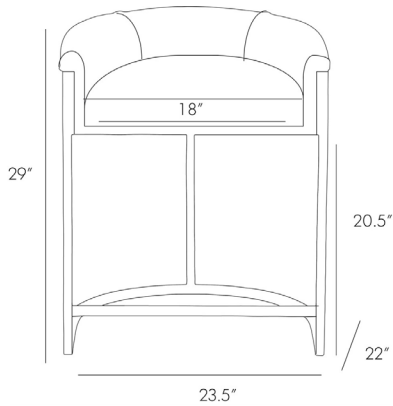

ARTERIOS

CALVIN COUNTER STOOL

2804

H: 29 IN, W: 23.5 IN, D: 22 IN

Brindle Leather, Antique Brass

Contract Recommendations: Adding a lacquer coating provides additional protection

A new version of our ever-popular Calvin Barstools. We dropped the back and arm height so it could easily slide under the counter to provide more room when not in use. The top grain brindle-colored leather in combination with antique brass frame work beautifully together.

APPEARANCE

Material	Brass, Leather
Material Type	Top Grain
Finish	Antique Brass
Finish Will Vary	true
Top Coat/Sealant	false
Textile Contract Suitability	High Traffic/Public Spaces

DIMENSIONS

Arm	H: 6 IN, W: 3.5 IN, D: 22 IN
Foot Print	W: 23.5 IN, D: 22 IN
Seat Cushion Thickness	3.5"
Seat	W: 18 IN, D: 18 IN
Seat Height	25 IN
Seat	W: 18 IN, D: 18 IN
Clearance	20.5

SHIPPING

Product Weight	22.5 LBS
Gross Weight 1	41.5 LBS
Shipping Box 1	H: 34 IN, L: 25 IN, W: 25 IN

ADDITIONAL INFO

Fabric Compliance	NFPA-260, TB117-2013
Fabric Composition	100% Leather
Fabric Rub Count	N/A
Fabric Cleaning Code	Leather Cleaner
Fabric Content	100% Leather
Foam Compliance	UK Compliant, TB117-2013, NFPA-260
Yardage To Reupholster	4