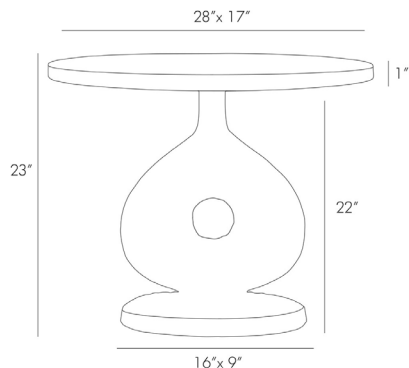

ARTERIOS

SETH END TABLE

2602

H: 23 IN, W: 28 IN, D: 17 IN

Antique Bronze

Contract Recommendations: Adding a lacquer coating provides additional protection

The dichotomy of the heavily textured, cast aluminum base and elegant antique brass top adds to the visual interest of this unique design. Place it between two chairs so you can show off the oval shape and striking dark bronze finish of the base.

APPEARANCE

Material	Aluminum, Iron
Material Type	Cast
Finish	Antique Brass
Top Coat/Sealant	false

DIMENSIONS

Foot Print	W: 16 IN, D: 9 IN
Table Top	H: 1 IN, W: 28 IN, D: 17 IN
Clearance	22

SHIPPING

Product Weight	40 LBS
Gross Weight 1	51.2 LBS
Shipping Box 1	H: 30 IN, L: 20 IN, W: 18 IN