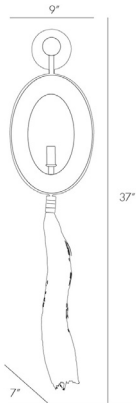

ARTERIO RS

ARAMIS SCONCE

BARRY DIXON

DD42614
H: 37 IN, W: 9 IN, D: 7 IN
Antique Brass
Contract Suitable As Is

Barry's personal favorite from the new collection, the Aramis Sconce is avant garde, commanding and totally unique. Barry was inspired by McQueen's ponytailed models with face masks, and this evolving into the "couture for the home". Cast in brass with a convex glass shield and a brass wire "ponytail", this is fashion fused nature.

APPEARANCE

Material	Brass, Glass
Material Type	Convex
Finish	Antique Brass, Plain
Top Coat/Sealant	false
Link	Welded

DIMENSIONS

Center Of Mount From Btm	25 IN
Backplate	H: 8.5 IN, W: 5.5 IN, D: 1 IN
Mount	H: 5.5 IN, W: 5.5 IN

WIRING

	UL,EU,SA
Rating	Indoor Only
Cord	1 FT, Clear/Silver, SVT
Socket	1, Type B--E12 Other
Photographed Bulb	Small Clear Tubular Bulb
Maximum Watt	40
Voltage	110-120 V

CERTIFICATIONS

Certifications	Mexico Australia, European Union, United Arab Emirates, United States, Canada
----------------	--

COMPLIANCY

UL/ETL	Yes
CB	Yes
RoHS	true

SHIPPING

Product Weight	7 LBS
Gross Weight 1	13.3 LBS
Shipping Box 1	H: 27 IN, L: 15 IN, W: 13 IN

ADDITIONAL INFO

Hanging Orientation	Vertical Only
---------------------	---------------