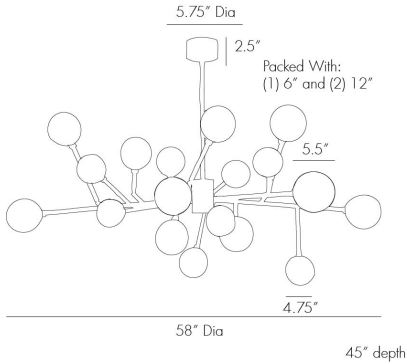

ARTERIOS

DALLAS MEDIUM CHANDELIER

89032

H: 8.5 IN, W: 58 IN, D: 45 IN
Polished Nickel, Clear Glass
Contract Suitable As Is

The Dallas Chandelier, one of our most popular designs, is now available in polished nickel. This 18-light midcentury-inspired design features clear glass spheres and 12 of 18 arms are adjustable, making this the perfect piece for hands-on clients. Shown with small clear tubular bulbs. Damp-rated, although limited covered outdoor conditions may affect finish. Additional pipe available PIPE-100.

APPEARANCE

Material	Glass, Steel
Finish	Clear, Polished Nickel
Top Coat/Sealant	true
Link	Welded

DIMENSIONS

Globe 1	Dia: 5.50 IN
Globe 2	Dia: 4.75 IN
Minimum Hanging Height	8.5 IN
Maximum Hanging Height	43 IN
Canopy	H: 2.5 IN, Dia: 5.00 IN

WIRING

	UL,EU,SA
Rating	Damp
Cord	10 FT, Clear/Silver, SVT
Socket	18, Type B - E12
Maximum Watt	40
Voltage	110-120 V

CERTIFICATIONS

	Mexico
Certifications	European Union, United Arab Emirates, United States, Canada

COMPLIANCY

UL/ETL	Yes
CB	Yes
RoHS	true

SHIPPING

Shipping Requirements	TruckShip
Product Weight	23.5 LBS
Gross Weight 1	37 LBS
Shipping Box 1	H: 10 IN, L: 45 IN, W: 45 IN

ADDITIONAL INFO

Features	Assembly Required
----------	-------------------