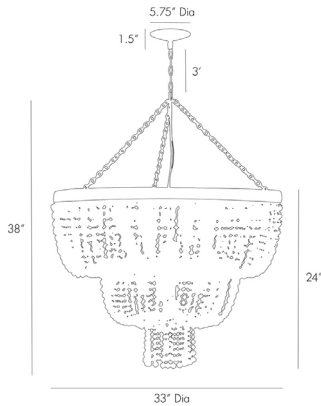

ARTERIOS

CHAPPELLET CHANDELIER

84621

H: 38 IN, Dia: 33.00 IN

Ivory Stained Crackle Resin, Antique Brass
Contract Suitable As Is

While this 12-light chandelier bears a traditional form, artisan features make it much more eclectic. Swags of graduated ivory crackle resin beads are draped over an iron framework that is wrapped in antique brass wire. Additional chain available CHN-118. Damp-rated, although limited covered outdoor conditions may affect finish.

APPEARANCE

Material	Iron, Resin
Material Type	Wire
Finish	Antique Brass, Ivory, Natural Iron
Top Coat/Sealant	true
Link	Welded

DIMENSIONS

Chandelier	H: 24 IN, Dia: 33.00 IN
Minimum Hanging Height	38 IN
Maximum Hanging Height	74 IN
Canopy	H: 1.5 IN, Dia: 5.75 IN

WIRING

	UL,EU,SA
Rating	Damp
Cord	10 FT, Clear/Silver, SVT
Socket	12, Type A- E26 Other
Maximum Watt	25
Voltage	110-120 V

CERTIFICATIONS

Certifications	Mexico Australia, European Union, United Arab Emirates, United States, Canada
----------------	--

COMPLIANCY

UL/ETL	Yes
CB	Yes
RoHS	true

SHIPPING

Product Weight	38 LBS
Gross Weight 1	51 LBS
Gross Weight 2	53 LBS
Shipping Box 1	H: 9 IN, L: 36 IN, W: 38 IN
Shipping Box 2	H: 22 IN, L: 22 IN, W: 21 IN

ADDITIONAL INFO