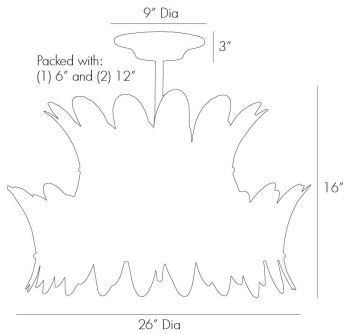

ARTERIOS

ANALISE TWO TIER CHANDELIER

84310
H: 24 IN, Dia: 26.00 IN
Vintage Brass
Contract Suitable As Is

This eight-light chandelier features a stunning arrangement of gently-curved plates, embossed with a leaf motif and finished in vintage brass. This gilded piece has a traditional and feminine feel that won't overpower a streamlined space. A frosted acrylic diffuser softens the light. Additional pipe available PIPE-140.

APPEARANCE

Material	Acrylic, Brass
Finish	Frosted, Vintage Brass
Top Coat/Sealant	true
Link	Welded

DIMENSIONS

Chandelier	H: 16 IN, Dia: 26.00 IN
Minimum Hanging Height	24 IN
Maximum Hanging Height	42 IN
Canopy	H: 3 IN, Dia: 9.00 IN

WIRING

	UL,EU,SA
Rating	Indoor Only
Cord	10 FT, Clear/Silver, SVT
Socket	8, Type B=-E12 Other
Maximum Watt	25
Voltage	110-120 V

CERTIFICATIONS

	Mexico
Certifications	European Union, United Arab Emirates, United States, Canada

COMPLIANCY

UL/ETL	Yes
CB	Yes
RoHS	true

SHIPPING

Shipping Requirements	TruckShip
Product Weight	48 LBS
Gross Weight 1	53.5 LBS
Shipping Box 1	H: 33 IN, L: 36 IN, W: 36 IN

REPLACEMENT PARTS

Replacement Part 1	PIPE-140
Replacement Part 1 Dim	(1) 12' and (1) 6"
Replacement Part 2	CANOPY-142
Replacement Part 2 Dim	3" x 9" Dia