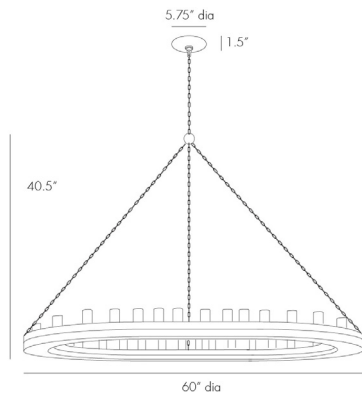

## GEOFFREY LARGE CHANDELIER

84175  
 H: 40.5 IN, Dia: 60.00 IN  
 Gray Stained Wood, Rust  
 Contract Suitable As Is

This 20-light chandelier is the largest version in the Geoffrey Collection. Hanging by a purposely rusted chain, the large, gray wood ring makes an impressive statement when hanging from a beam in a Great Room or hung above a large round dining table. The Edison bulbs in the photo reinforce the rustic, industrial feel. Additional chain available CHN-987. Damp-rated, although limited covered outdoor conditions may affect finish.

### DIMENSIONS

Chandelier	H: 4 IN, Dia: 60.00 IN
Minimum Hanging Height	40.5 IN
Maximum Hanging Height	76.5 IN
Canopy	H: 1.5 IN, Dia: 5.75 IN