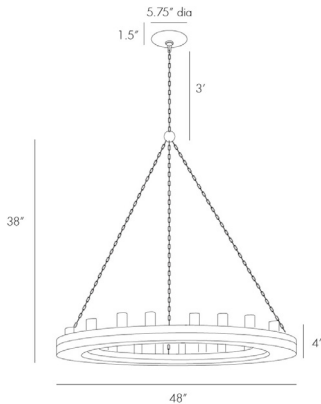

ARTERIOS

GEOFFREY MEDIUM CHANDELIER

84174
 H: 38 IN, Dia: 48.00 IN
 Gray Stained Wood, Rust
 Contract Suitable As Is

Hanging by a purposely rusted chain, this gray wood ring and its 12 lights make a great statement when hanging over a large round dining table or kitchen island. The Edison bulbs in the photo reinforce the rustic, industrial feel. Additional chain available CHN-987. Damp-rated, although limited covered outdoor conditions may affect finish.

APPEARANCE

Material	Iron, Wood
Finish	Gray, Rust
Finish Will Vary	true
Top Coat/Sealant	true
Link	Welded

DIMENSIONS

Chandelier	H: 4 IN, Dia: 48.00 IN
Minimum Hanging Height	38 IN
Maximum Hanging Height	74 IN
Canopy	H: 1.5 IN, Dia: 5.75 IN

WIRING

	UL,EU,SA
Rating	Damp
Cord	10 FT, Clear/Silver, SVT
Socket	12, Type A- E26 Other
Photographed Bulb	Edison Bulb
Maximum Watt	40
Voltage	110-120 V

CERTIFICATIONS

Certifications	Mexico Australia, European Union, United Arab Emirates, United States, Canada
----------------	--

COMPLIANCY

UL/ETL	Yes
CB	Yes
RoHS	true

SHIPPING

Shipping Requirements	TruckShip
Product Weight	37 LBS
Gross Weight 1	42 LBS
Shipping Box 1	H: 8 IN, L: 52 IN, W: 52 IN

REPLACEMENT PARTS

Replacement Part 1	CHN-987
Replacement Part 1 Dim	3'
Replacement Part 2	CANOPY-887