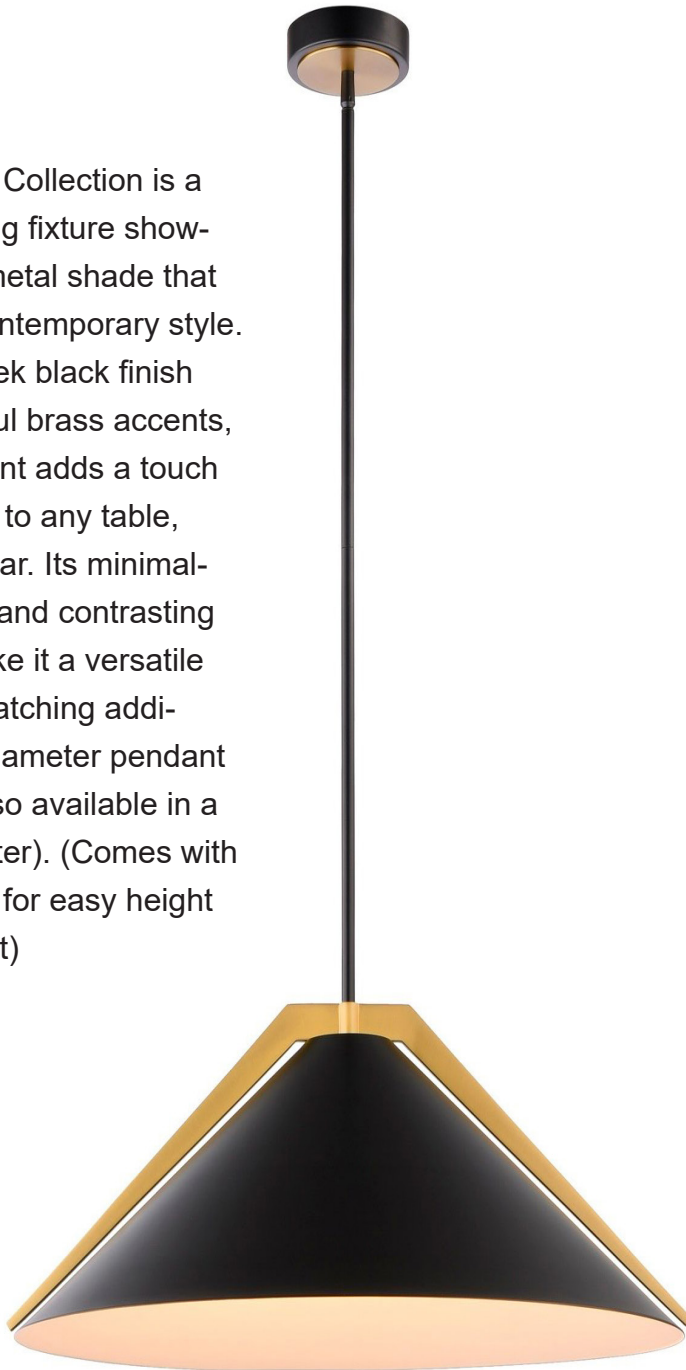

Baltic Collection 3-Light Pendant Black and Brushed Brass

The Baltic Collection is a chic lighting fixture showcasing a metal shade that exudes contemporary style. With a sleek black finish and tasteful brass accents, this pendant adds a touch of modern to any table, island or bar. Its minimalist design and contrasting colors make it a versatile and eye-catching addition. 24" diameter pendant shown (also available in a 15" diameter). (Comes with extra rods for easy height adjustment)

ORDERING			
Model: AC11914BK			
Collection: Baltic			
Finish: Black and Brushed Brass			
PRODUCT DIMENSIONS			
Weight			
Length	24.00"		
Width	24.00"		
Height	8.50"		
Overall Height			
Ext.			
Chain			
Rods	3 x 12" + 1 x 6"		
Cord Length			
Wire Length			
Canopy / Back Plate	4.7 L x 4.7 D x 5.1 H		
Sloped Ceiling	Yes		
PACKAGING DIMENSIONS			
Weight	Length	Width	Height
15 lbs	27"	27"	12"
BULBS			
Bulbs Included	No		
Bulb Qty.	3		
Wattage	60		
Dimmable	Yes		
Socket Base Type	E26		
Lumens (LED)			
CRI (LED)			
Kelvin (LED)			
OTHER			
UPC	778350023337		
Material	Metal		
Listing Approval 1	Interior		
Listing Approval 2	Dry		
Safety Rating	ETL		
Warranty	Limited lifetime warranty		