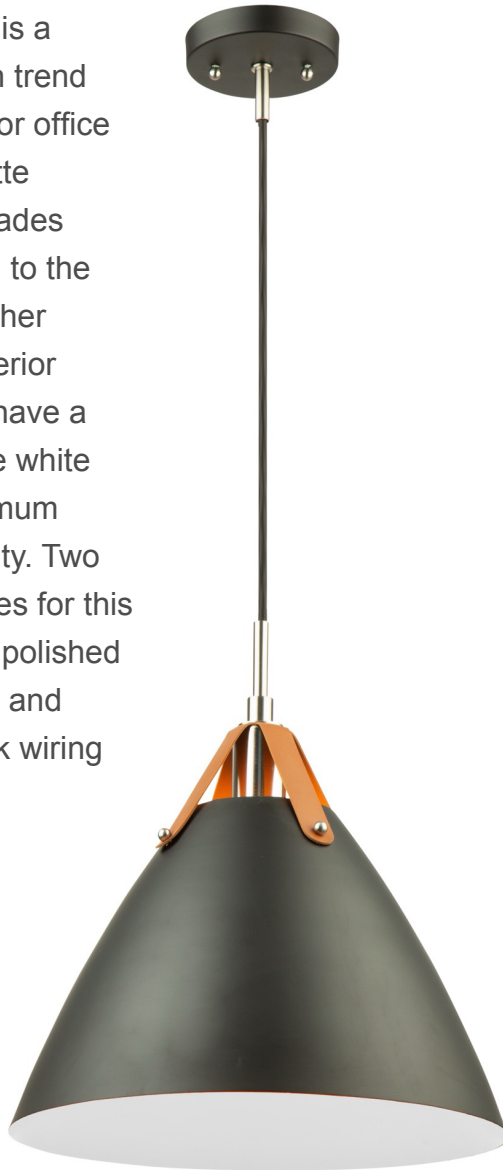

## Tote 1 Light Pendant Black

From designer Steven Sabados of S&C, the Tote collection is a definite fashion trend for your home or office décor. The matte black metal shades are suspended to the wiring with leather straps. The interior of the shades have a super reflective white finish for maximum light functionality. Two finishing touches for this design are the polished nickel accents, and the textile black wiring coverings.

ORDERING			
<b>Model:</b> SC13320BK			
<b>Collection:</b> Tote			
<b>Finish:</b> Black			
PRODUCT DIMENSIONS			
<b>Weight</b>	2.97 lbs		
<b>Length</b>	14"		
<b>Width</b>	14"		
<b>Height</b>	14"		
<b>Overall Height</b>			
<b>Ext.</b>			
<b>Chain</b>			
<b>Rods</b>			
<b>Cord Length</b>	96"		
<b>Wire Length</b>	104"		
<b>Canopy / Back Plate</b>	5.13" L x 1.1" D x 5.63" H		
<b>Sloped Ceiling</b>	Yes		
PACKAGING DIMENSIONS			
<b>Weight</b>	<b>Length</b>	<b>Width</b>	<b>Height</b>
5 lbs	17"	17"	12"
BULBS			
<b>Bulbs Included</b>	No		
<b>Bulb Qty.</b>	1		
<b>Wattage</b>	60		
<b>Dimmable</b>	Yes		
<b>Socket Base Type</b>	E26		
<b>Lumens (LED)</b>			
<b>CRI (LED)</b>			
<b>Kelvin (LED)</b>			
OTHER			
<b>UPC</b>	778350019958		
<b>Material</b>	Iron		
<b>Listing Approval</b>	Indoor/Dry		
<b>Safety Rating</b>	ETL		
<b>Warranty</b>	Limited Lifetime Warranty		