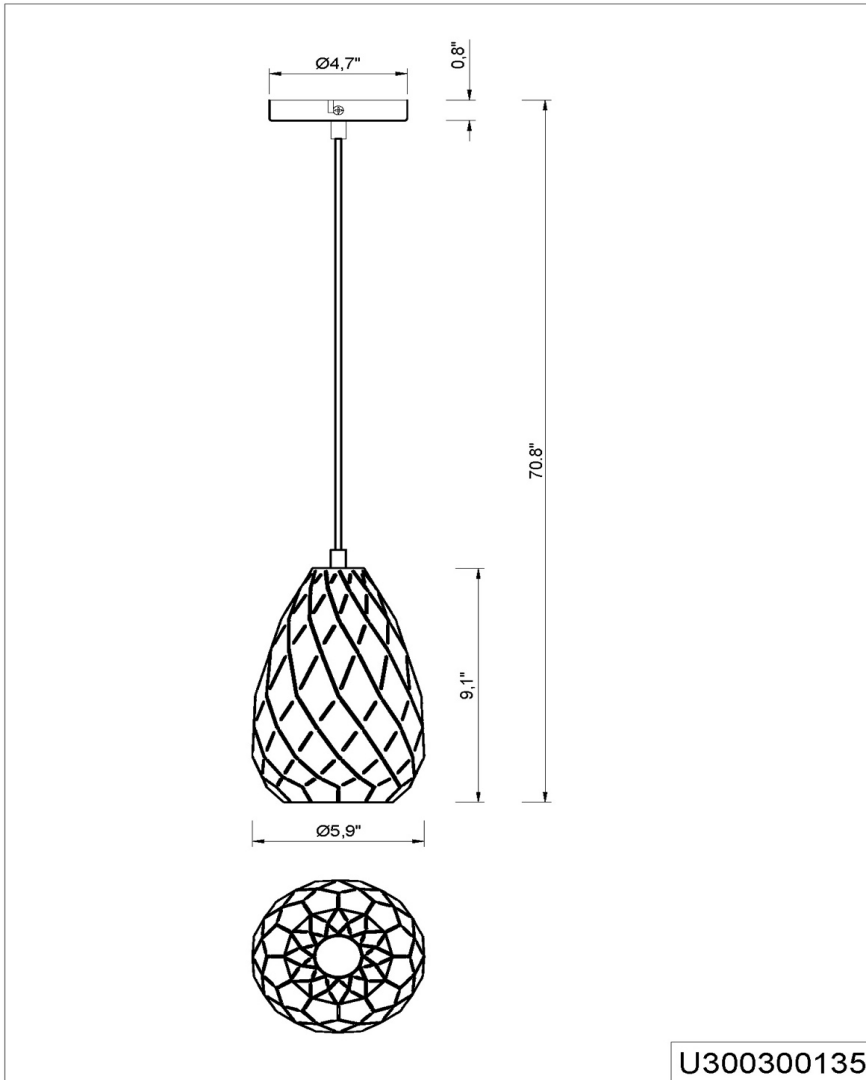

Available Finishes

Museum Black

Dimensions and Materials:

Width	6"
Length	6"
Overall Height	71" Adjustable
Canopy Size	4,7"Dia x .8"H
Material	Metal
Shade Size	6" x 9"
Cord Length	5'

Electrical Specifications:

Light Source	Incandescent or CFL or LED Bulb/E26
Total Wattage	60W
Dimmability	Yes
Input Voltage	120V
Safety Rating (Location)	Dry
Warranty	5 years
Certification	ETL

Shipping Information:

Weight	3 lbs
Carton Length	15"
Carton Width	9"
Carton Height	9"
Shipping Method	UPS
Quantity Per Carton	1