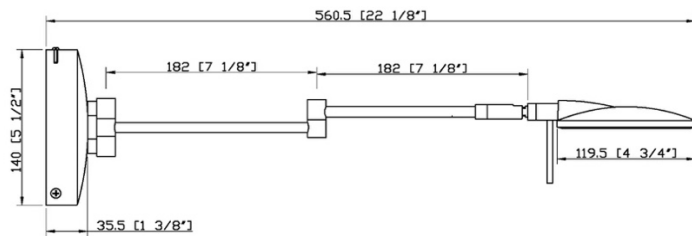

225870107
225870108

Dessau Turbo swing-arm lamps from Arnsberg offer up helpful, adjustable task lighting to brighten your rooms. The sleek look is a great match for many decor styles. Choose from satin nickel, satin brass, bronze, or museum black. Uses 10 Watt dimmable LED light with 3000K color temperature. Uses superior OSRAM SMD LED lights with exclusive Opto Semiconductor. These LED lights are smaller, more efficient and put out 1000 Lumens! Arnsberg offers meticulous German engineering to beautify your home.