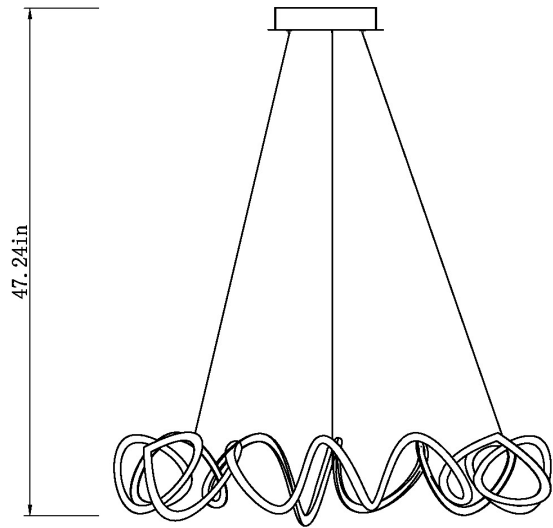

Alexander

Finish

Chrome

**Dimensions and Materials:**

Overall Width

31.5"

Min. Height

12"

Max Height

84"

Canopy Diameter

9.84"Dia \* 1.57"H

Wire Length

9.85 foot

Material

Metal + Aluminum

Carton Height

12"

Shipping Method

UPS

Quantity Per Carton

1

The stunning Alexander chandelier can beautify any room in your home. This fully dimmable work of art produces 4800 Lumens of light with a 60 watt integrated LED. 3000K. Arnsberg Lighting offers meticulous German engineering to beautify your home.