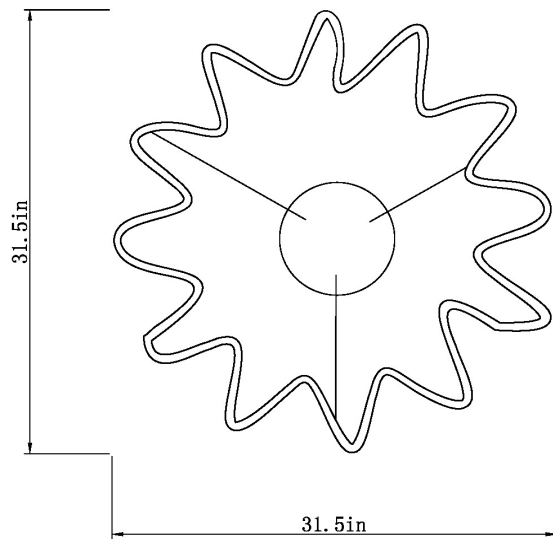

The stunning Alexander chandelier can beautify any room in your home. This fully dimmable work of art produces 4800 Lumens of light with a 60 watt integrated LED. 3000K. Arnsberg Lighting offers meticulous German engineering to beautify your home.