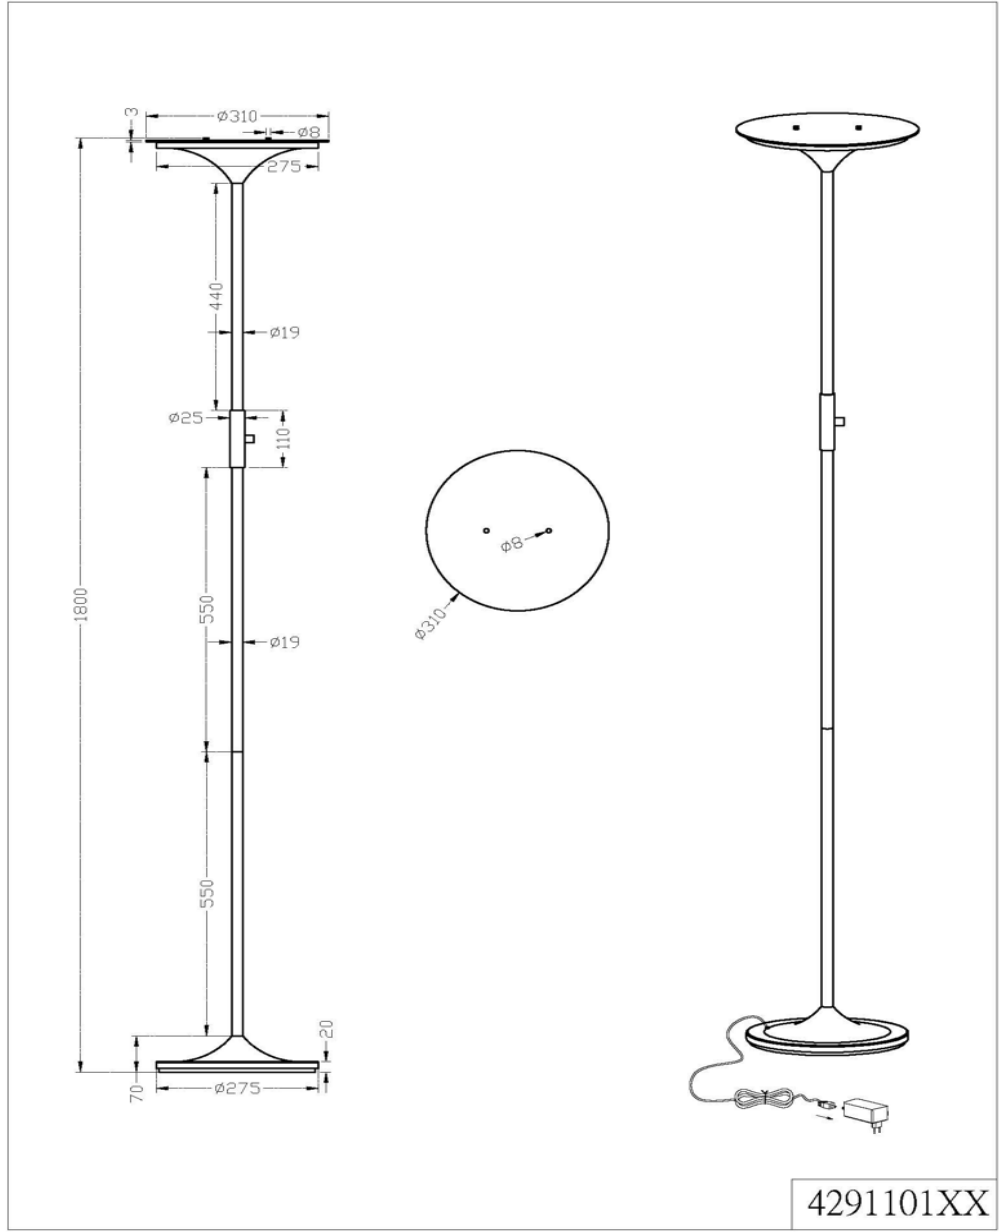

Arnsberg

Product Specification Sheet

Item Number:
Created:
Version - Updated:

429110107
June 21th, 2017
1.2 - 04/04/2018

Group/Lifestyle Name:

LEIPZIG

Finish
Available Finish

Nickel-Matte
Antique Brass

Dimensions and Materials:

Width (Shade)
Overall Height
Base Size

12 1/4"
70 3/4"
10" Dia. X 1 1/3"

Material

Metal

Electrical Specifications:

Light Source
Light Source/Manufacturer
LED Spec.
Total Wattage
Lumens
Kelvin Temperature

LED

20W
1750 Lumens
3000 K

Dimmability

Fully Dimmerable

Input Voltage
Safety Rating (Location)
Warranty
Certification

120V
Dry Location
5 Years
ETL

Shipping Information:

Weight
Carton Length
Carton Width
Carton Height
Shipping Method
Quantity Per Carton

16.85 lbs
32"
18"
8"
UPS
1

4291101XX