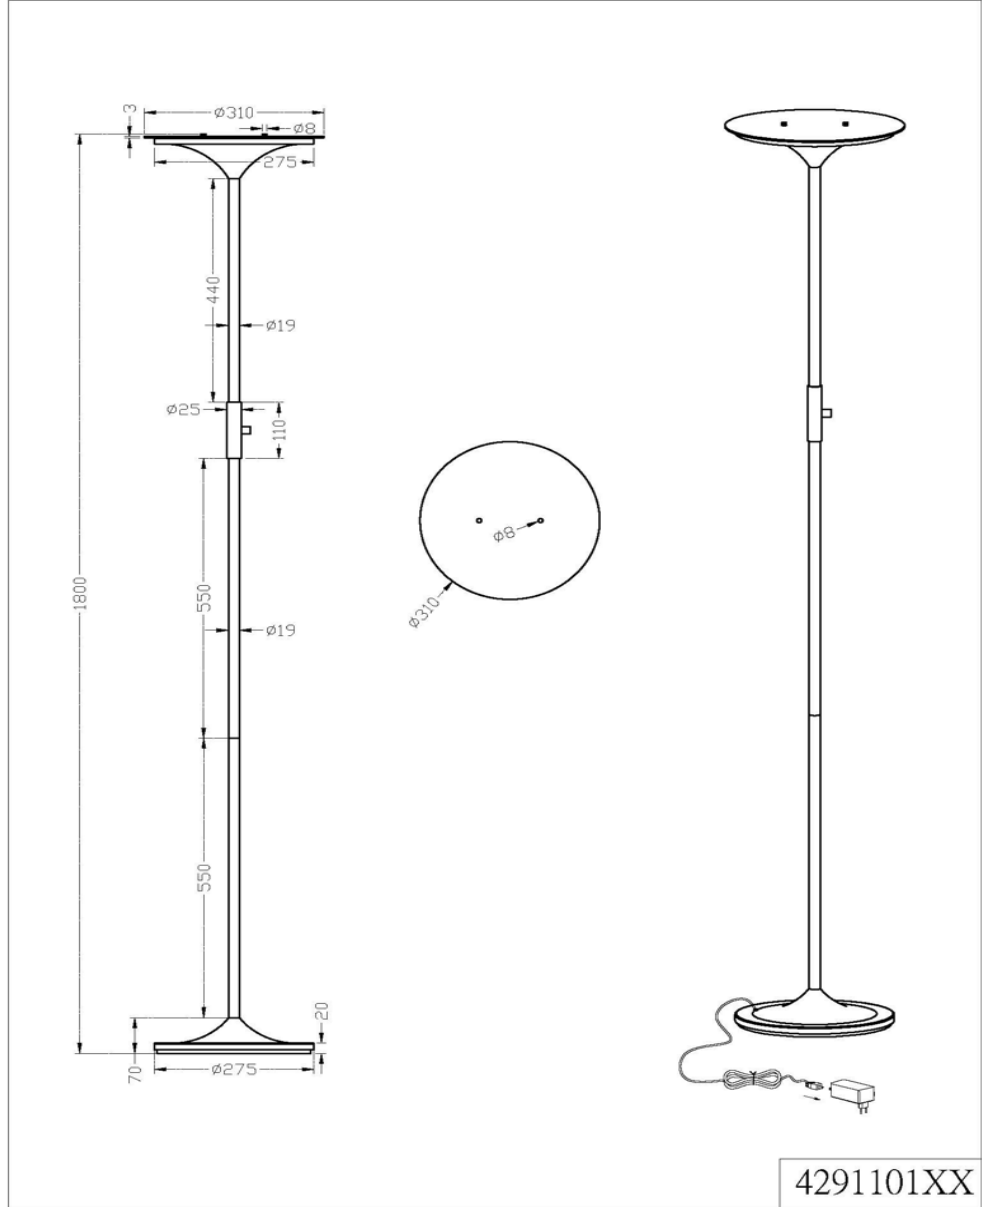

Arnsberg

Product Specification Sheet

Item Number:
Created:
Version - Updated:

429110104
June 21th, 2017
1.2 - 04/04/2018

Group/Lifestyle Name:

LEIPZIG

Finish
Available Finishes

Antique Brass
Nickel-Matte

Dimensions and Materials:

Width (Shade)
Overall Height
Base Size

12 1/4"
70 3/4"
10" Dia. X 1 1/3"

Material

Metal

Electrical Specifications:

Light Source
Light Source/Manufacturer
LED Spec.
Total Wattage
Lumens
Kelvin Temperature

LED

20W
1750 Lumens
3000 K

Dimmability

Fully Dimmable

Input Voltage
Safety Rating (Location)
Warranty
Certification

120V
Dry Location
5 Years
ETL

Shipping Information:

Weight
Carton Length
Carton Width
Carton Height
Shipping Method
Quantity Per Carton

16.85 lbs
32"
18"
8"
UPS
1

4291101XX