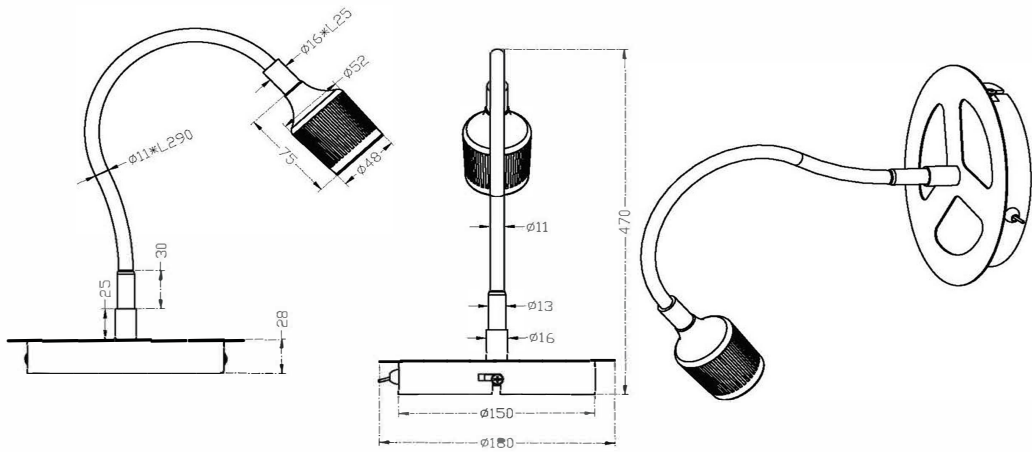

Arnsberg

Product Specification Sheet

Item Number:
Created:
Version - Updated:

225370102
June 21th, 2017
1.3 - 04/05/2018

Group/Lifestyle Name: MAMBA

Available Finishes: Black

Dimensions and Materials:

Width: 18 1/2"
Overall Height: 18 1/2"
Max Height:
Min. Height:
Base Width: 7"
Extension: 18 1/2"
Special Features:
Material: Metal
Glass:

Electrical Specifications:

Light Source: LED
Light Source/Manufacturer: OSRAM
LED Spec.
Total Wattage: 4.5W
Lumens: 400 Lumens
Kelvin Temperature:
Dimmability: None
Driver Specification - Quattro:
Driver Specification - Fully Dimmable:
Input Voltage: 120V
Safety Rating (Location): Dry
Warranty: 5 Years
Certification: ETL

Shipping Information:

Weight: 3 lbs
Carton Length: 10"
Carton Width: 10"
Carton Height: 12"
Shipping Method: UPS
Quantity Per Carton: 1

225370102

225370102