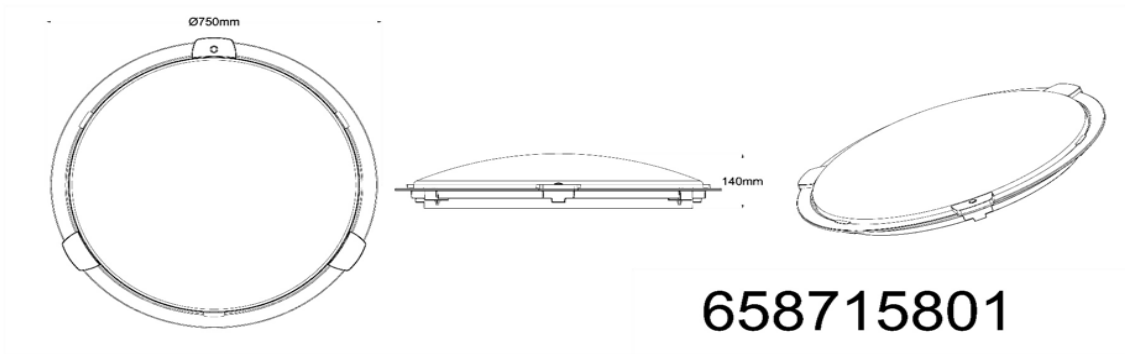

Dimensions and Materials:

Width
Overall Height
Special Features

30"
5 1/2"
Remote ontrol with various functions

Material

Metal/Acrylic

Electrical Specifications:

Light Source
Light Source/Manufacturer
LED Spec.
Total Wattage
Lumens
Kelvin Temperature

Shipping Information:

Weight
Carton Length
Carton Width
Carton Height
Shipping Method
Quantity Per Carton

17 lbs
32"
32"
8"
UPS
1

658715801