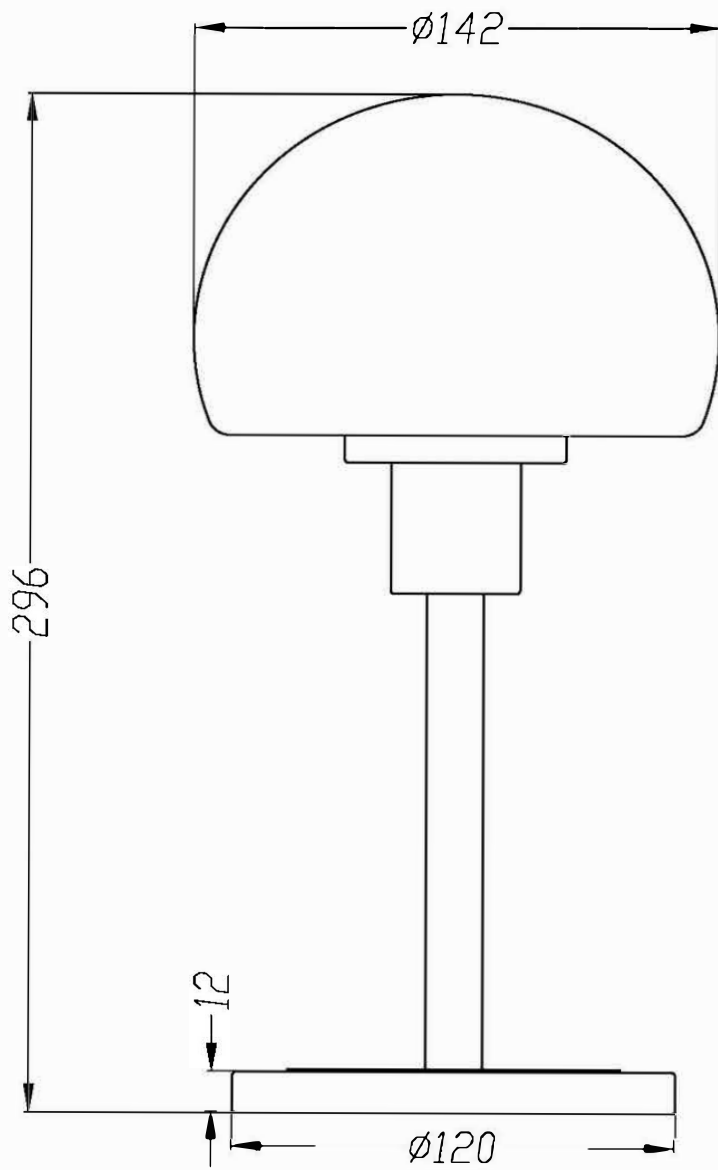

## Product Specification Sheet

**Item Number:**  
Created:  
Version - Updated:

**529210108**  
June 21th, 2017  
1.2 - 04/04/2018

**Group/Lifestyle Name:**

WILHELM

Available Finishes

Brass-Matte

**Dimensions and Materials:**

Width  
Overall Height  
Max Height  
Min. Height  
Base Width  
Extension  
Special Features

11.81"

Material  
Glass

Metal/Glass

**Electrical Specifications:**

Light Source  
Light Source/Manufacturer  
LED Spec.  
Total Wattage  
Lumens  
Kelvin Temperature

Weight  
Carton Length  
Carton Width  
Carton Height  
Shipping Method  
Quantity Per Carton

3 lbs  
10"  
10"  
8"  
UPS  
1

529210108